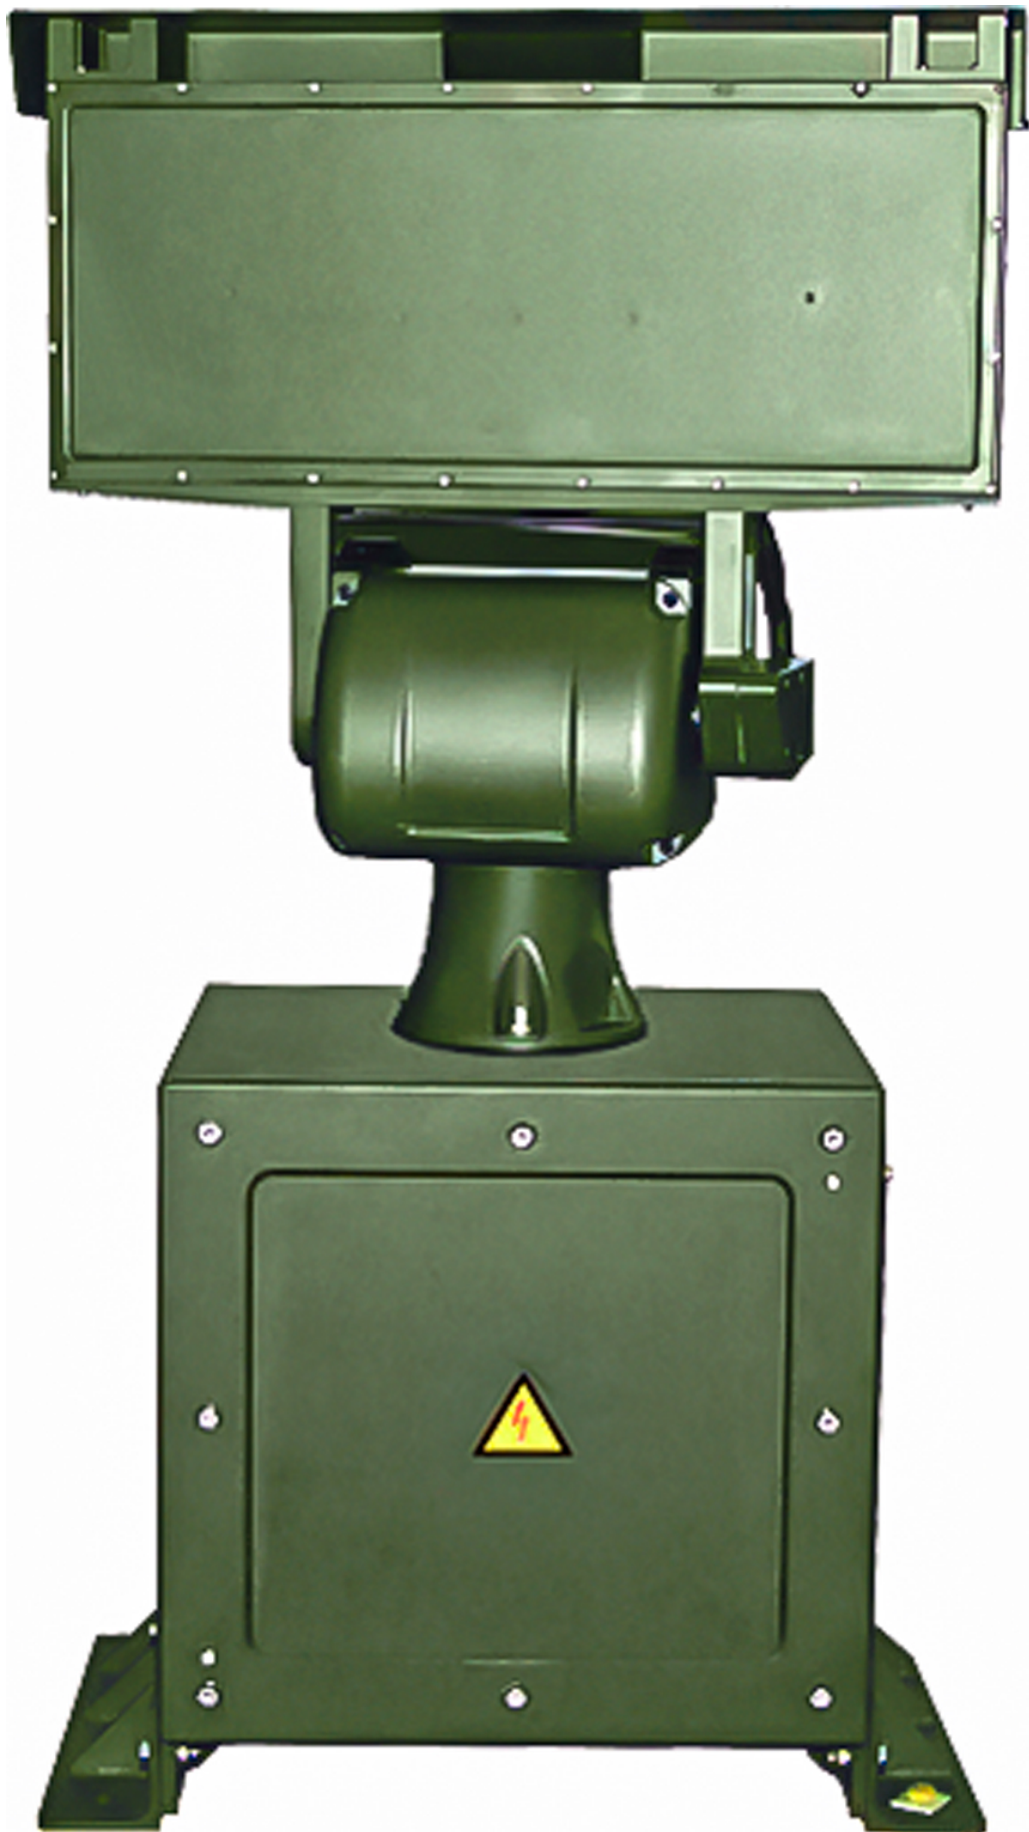

OKAPI-S

Reliable Detection in Any Weather

Radar Detecting Fixed and Moving Targets within 15 km.

- ▶ Target detection at 15 km away;
- ▶ Reliable operation in any weather;
- ▶ Adjustable zones of high importance.

OKAPI-S reliably detects and identifies various fixed and moving targets both on land and over the water within a range of 15km in harsh weather conditions with zero visibility conditions (precipitation, mist, etc.).

Main characteristics:

- Range of detection and automatic tracking of ground moving targets, with probability of minimum 0.8, at least, km:
 - Human : 5
 - Passenger vehicle : 8
 - Truck: 12
 - RM observation angle:
 - Horizontal direction: 360° (full circle)
 - Vertical direction: $\pm 30^\circ$
 - Program selectable coverage sector angle in horizontal direction (in scanning mode) : 45°, 90°, 180°, 360°