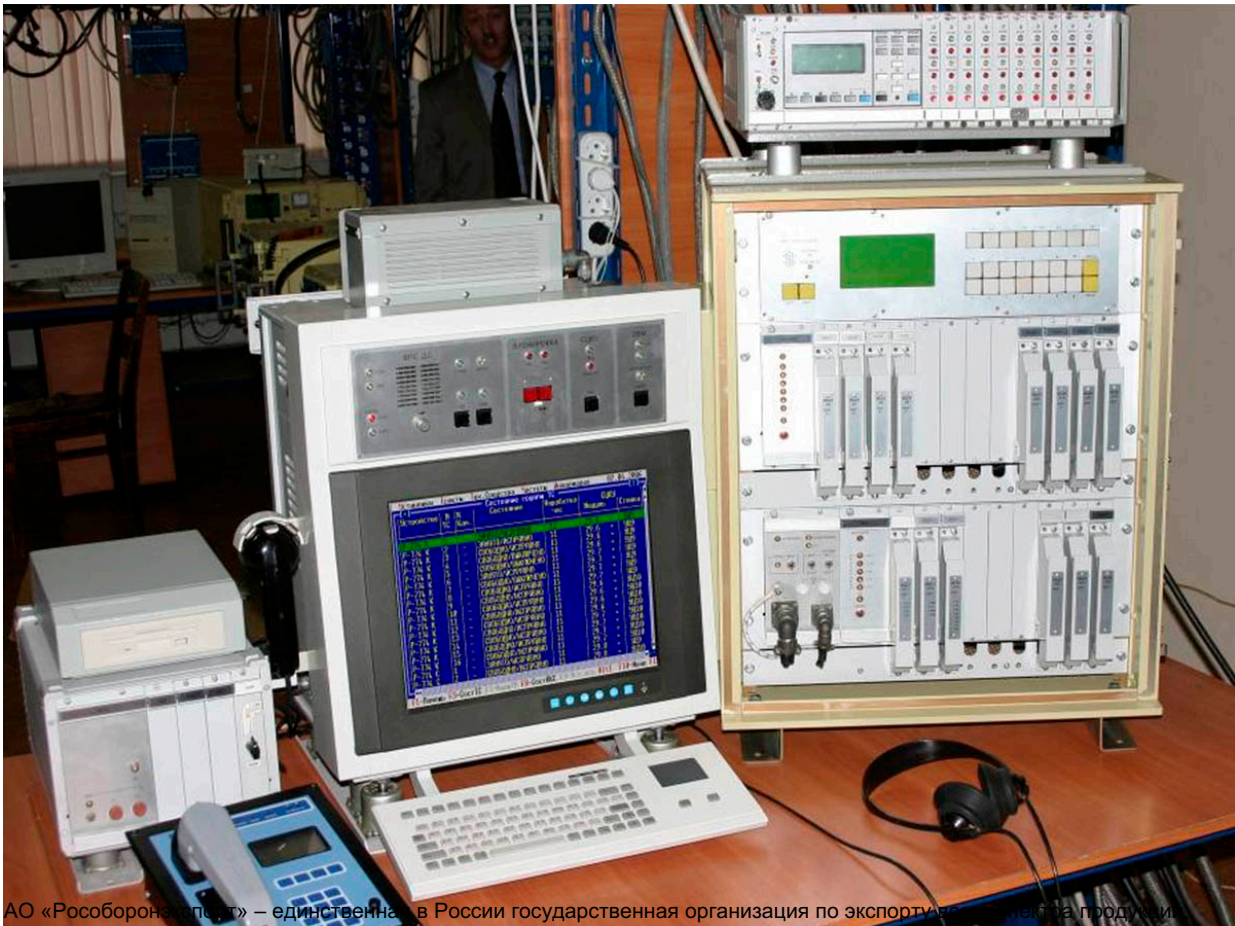

- receive: 1,500-59,999.9 kHz
- transmit: 1,500-29,999.9 kHz
- Wavebands: Metre/decimetre-length waves
- receive: 100-149.975 MHz
- transmit: 220-399.975 MHz

АО «Рособоронэкспорт» – единственная в России государственная организация по экспорту вооружения, продукции, услуг и технологий военного и двойного назначения. Входит в Госкорпорацию Ростех. «Рособоронэкспорт» образован 4 ноября 2000 года и является одним из лидеров мирового рынка вооружений. На долю компании приходится более 85% экспорта российских вооружения и военной техники. «Рособоронэкспорт» взаимодействует с более чем 700 предприятиями и организациями оборонно-промышленного комплекса России. География военно-технического сотрудничества России – более 70 стран.

Российская Федерация,
107076, г.Москва, ул Стромьнка, 27,
АО «РОСОБОРОНЭКСПОРТ», Пресс-служба
Тел.: +7 (495) 534 61 83;
Факс: +7 (495) 534 61 53
www.roe.ru